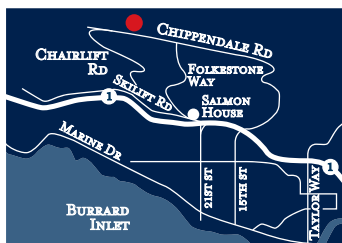

BRITISH PACIFIC PROPERTIES LIMITED · PART OF WEST VANCOUVER SINCE 1931